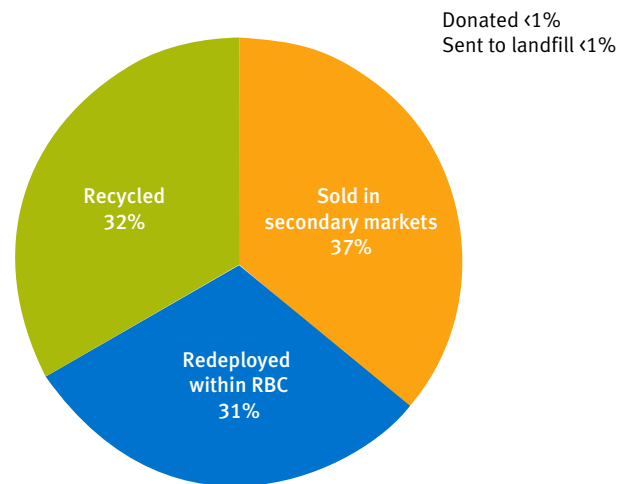

2016 RBC Electronic Waste Disposal (419 tonnes)*

* Data for 20 countries where RBC operates representing 89% of our global FTE count