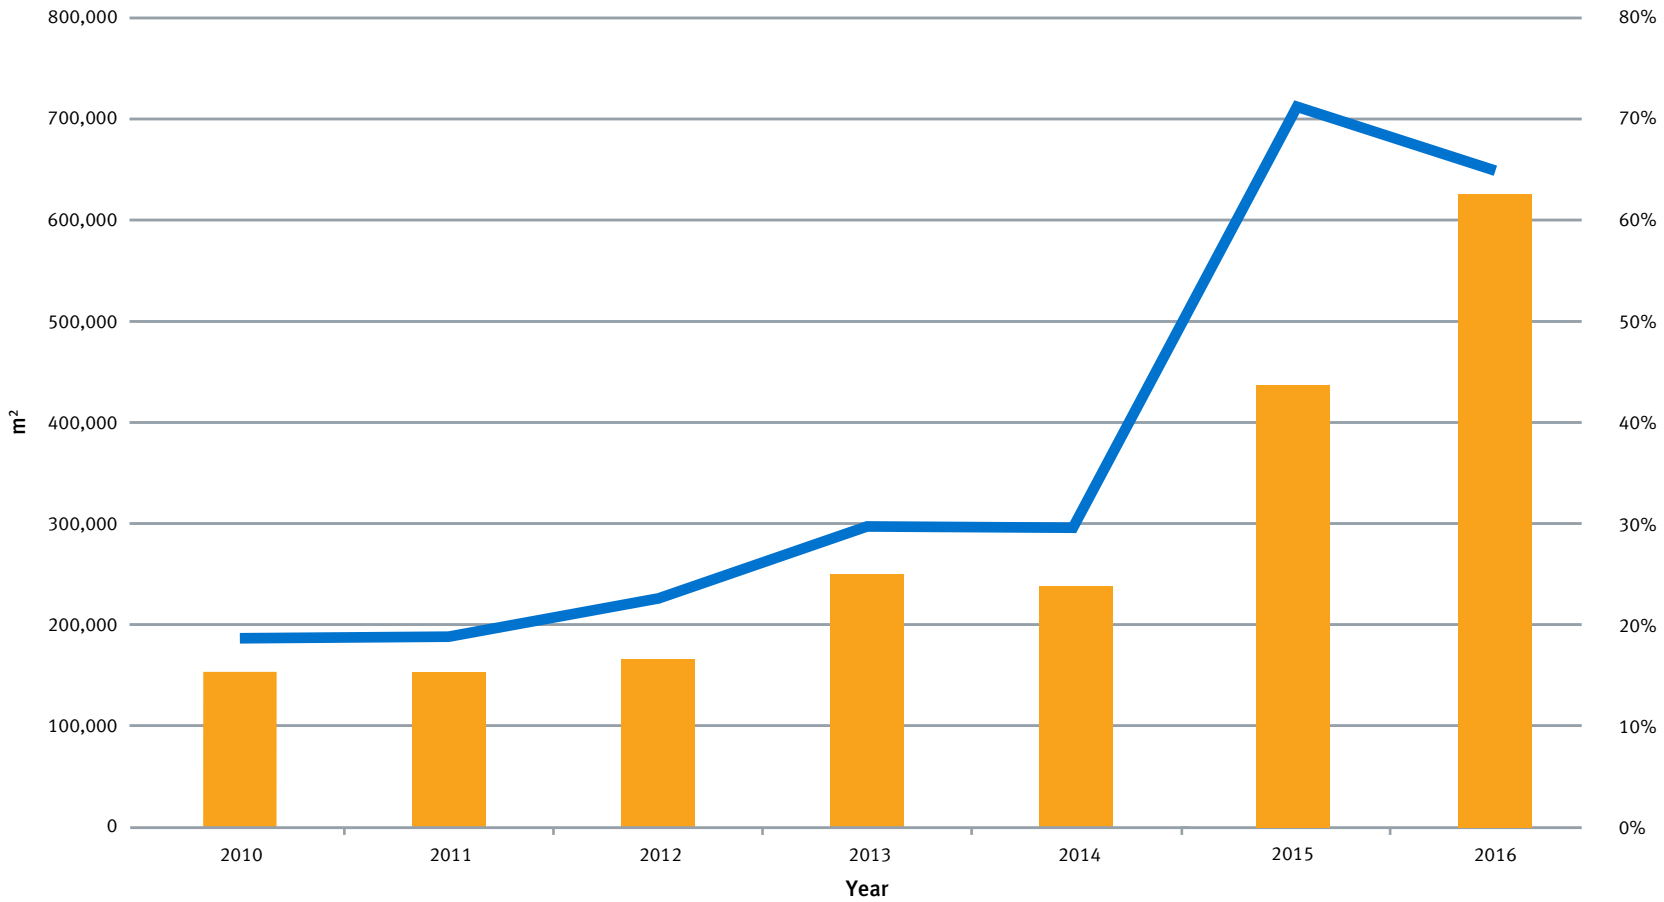

RBC LEED Certified Properties

■ LEED certified office space (m²) ■ LEED certified office space as a % of global major properties*

* Major properties are facilities with an area greater than 25,000 ft² (2,320 m²)