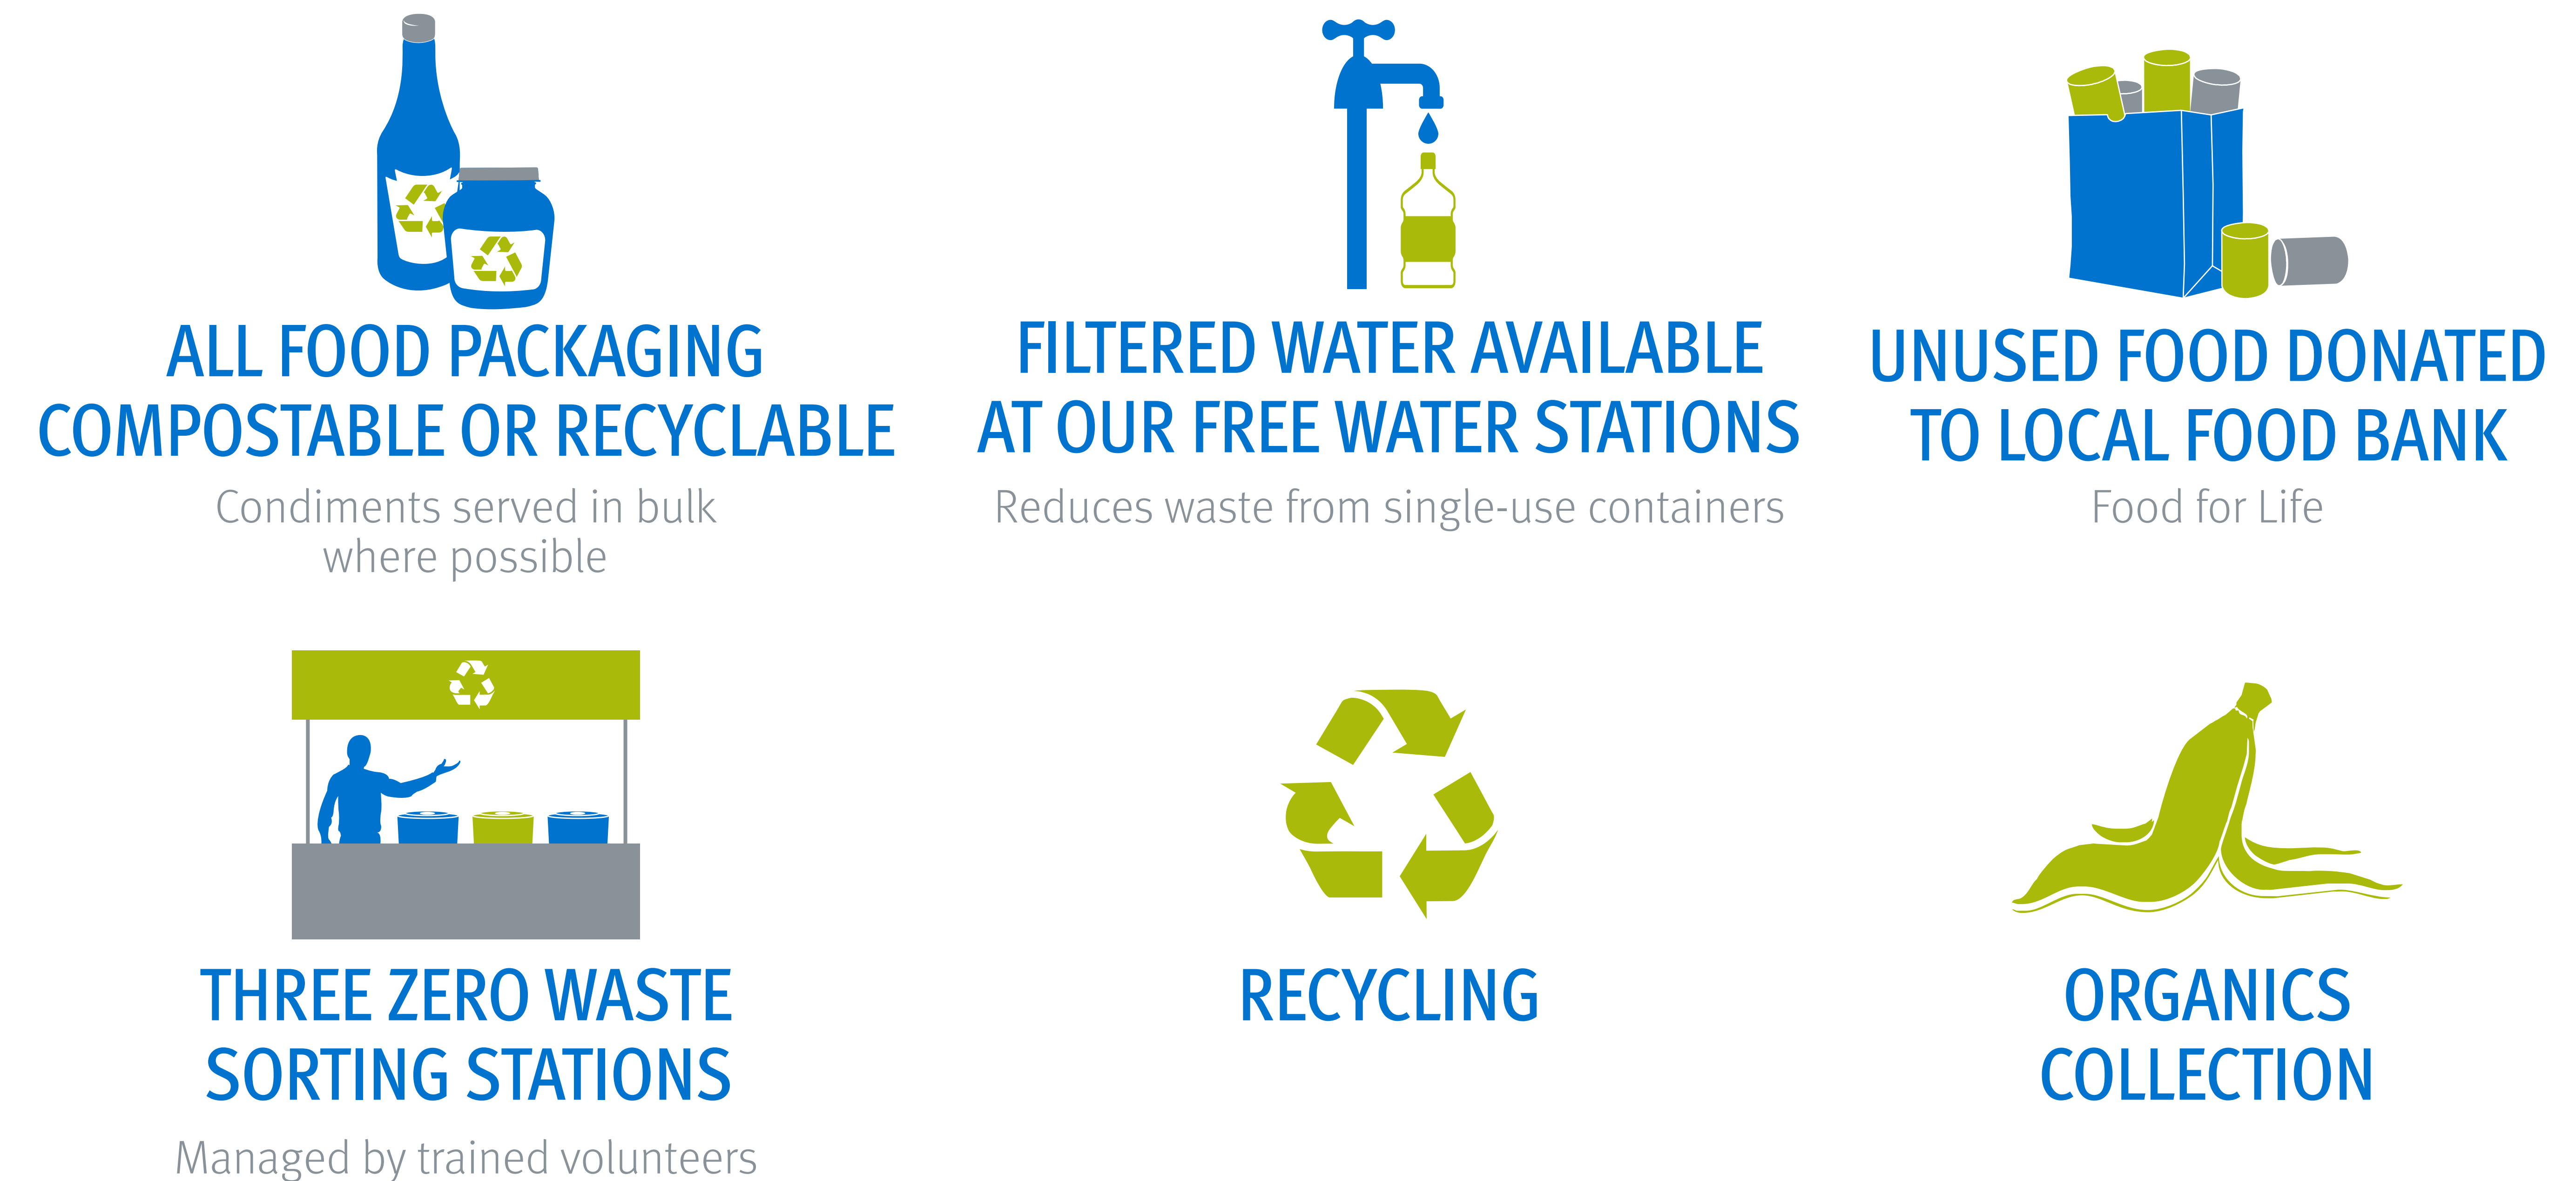

DIVERTING WASTE FROM LANDFILL

We are diverting waste from landfill through the following initiatives: